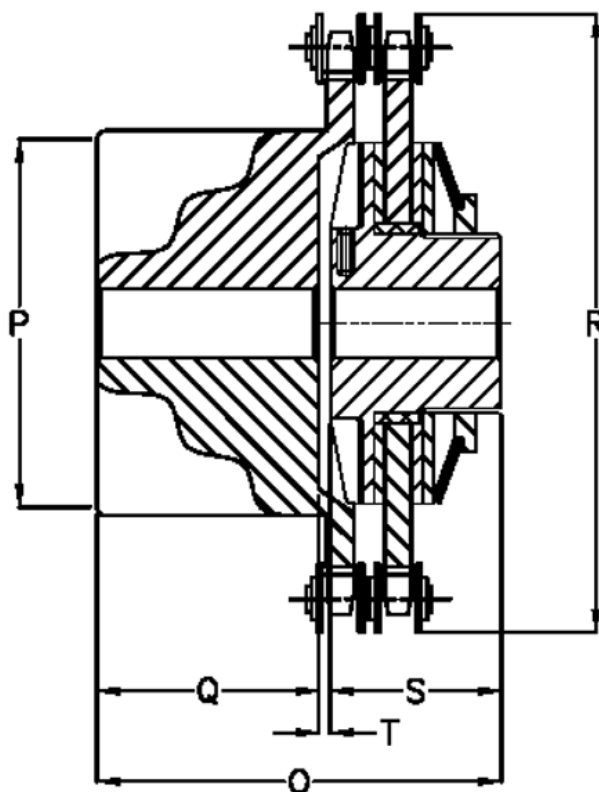

Data Sheet

Article number: 4622007

Description: Securex torque limiter C 2200/200
0

Measures

Max angular displacement = 30
Max parallel displacement = 0.50
Max torque Nm = 2200
Number of springs = 24
O = 194.0
P = 150
Q = 85.0
R = 264.0

S = 105
T = 3.0